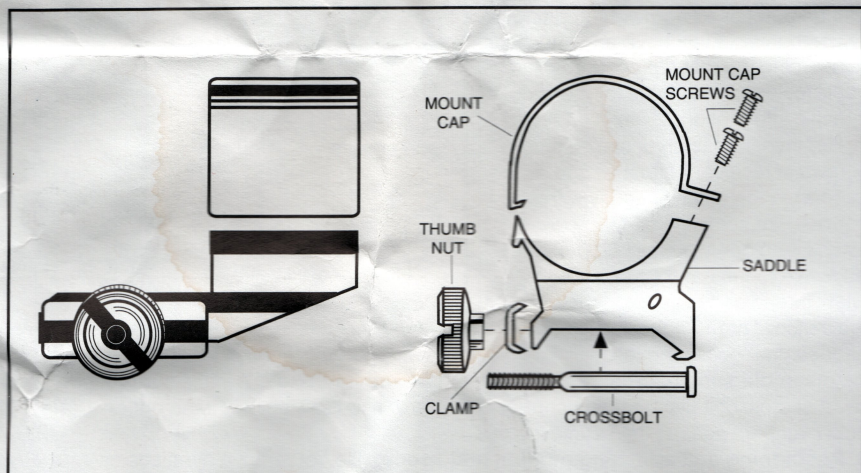

WEAVER® MOUNT

WEAVER® EXTENSION DETACHABLE TOP MOUNT

WARNING

UNLOAD FIREARMS BEFORE INSTALLATION TO PREVENT SHOOTING ACCIDENTS.

A Weaver Extension Ring with a Detachable Top Mount is necessary for use with large objective end scopes, variable power scopes, or the newer compact scopes.

VARIABLE SCOPES

Extension Ring used on rifle's receiver bridge permits scope to be positioned $\frac{3}{4}$ " further forward for improved eye relief.

HIGH MAGNIFICATION SCOPES

Extension Ring used on rifle's front receiver ring provides wider ring spacing and reduces scope overhang on longer scopes.

COMPACT SCOPES

Extension Ring reversed on rifle's front receiver ring provides narrower spacing to fit compact scopes.