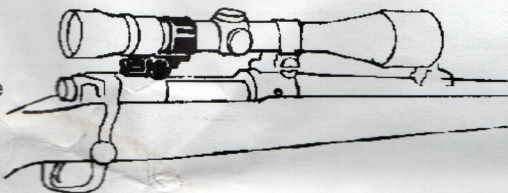

WEAVER® MOUNT

WEAVER® EXTENSION DETACHABLE TOP MOUNT

WARNING

UNLOAD FIREARMS BEFORE INSTALLATION TO PREVENT SHOOTING ACCIDENTS.

A Weaver Extension Ring with a Detachable Top Mount is necessary for use with large objective end scopes, variable power scopes, or the newer compact scopes.

VARIABLE SCOPES

Extension Ring used on rifle's receiver bridge permits scope to be positioned $\frac{3}{4}$ " further forward for improved eye relief.

HIGH MAGNIFICATION SCOPES

Extension Ring used on rifle's front receiver ring provides wider ring spacing and reduces scope overhang on longer scopes.

COMPACT SCOPES

Extension Ring reversed on rifle's front receiver ring provides narrower spacing to fit compact scopes.