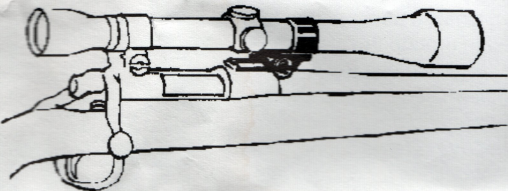

WEAVER® MOUNT

WEAVER® EXTENSION DETACHABLE TOP MOUNT

WARNING

UNLOAD FIREARMS BEFORE INSTALLATION TO PREVENT SHOOTING ACCIDENTS.

A Weaver Extension Ring with a Detachable Top Mount is necessary for use with large objective end scopes, variable power scopes, or the newer compact scopes.

VARIABLE SCOPES

Extension Ring used on rifle's receiver bridge permits scope to be positioned $\frac{3}{4}$ " further forward for improved eye relief.

HIGH MAGNIFICATION SCOPES

Extension Ring used on rifle's front receiver ring provides wider ring spacing and reduces scope overhang on longer scopes.

COMPACT SCOPES

Extension Ring reversed on rifle's front receiver ring provides narrower spacing to fit compact scopes.